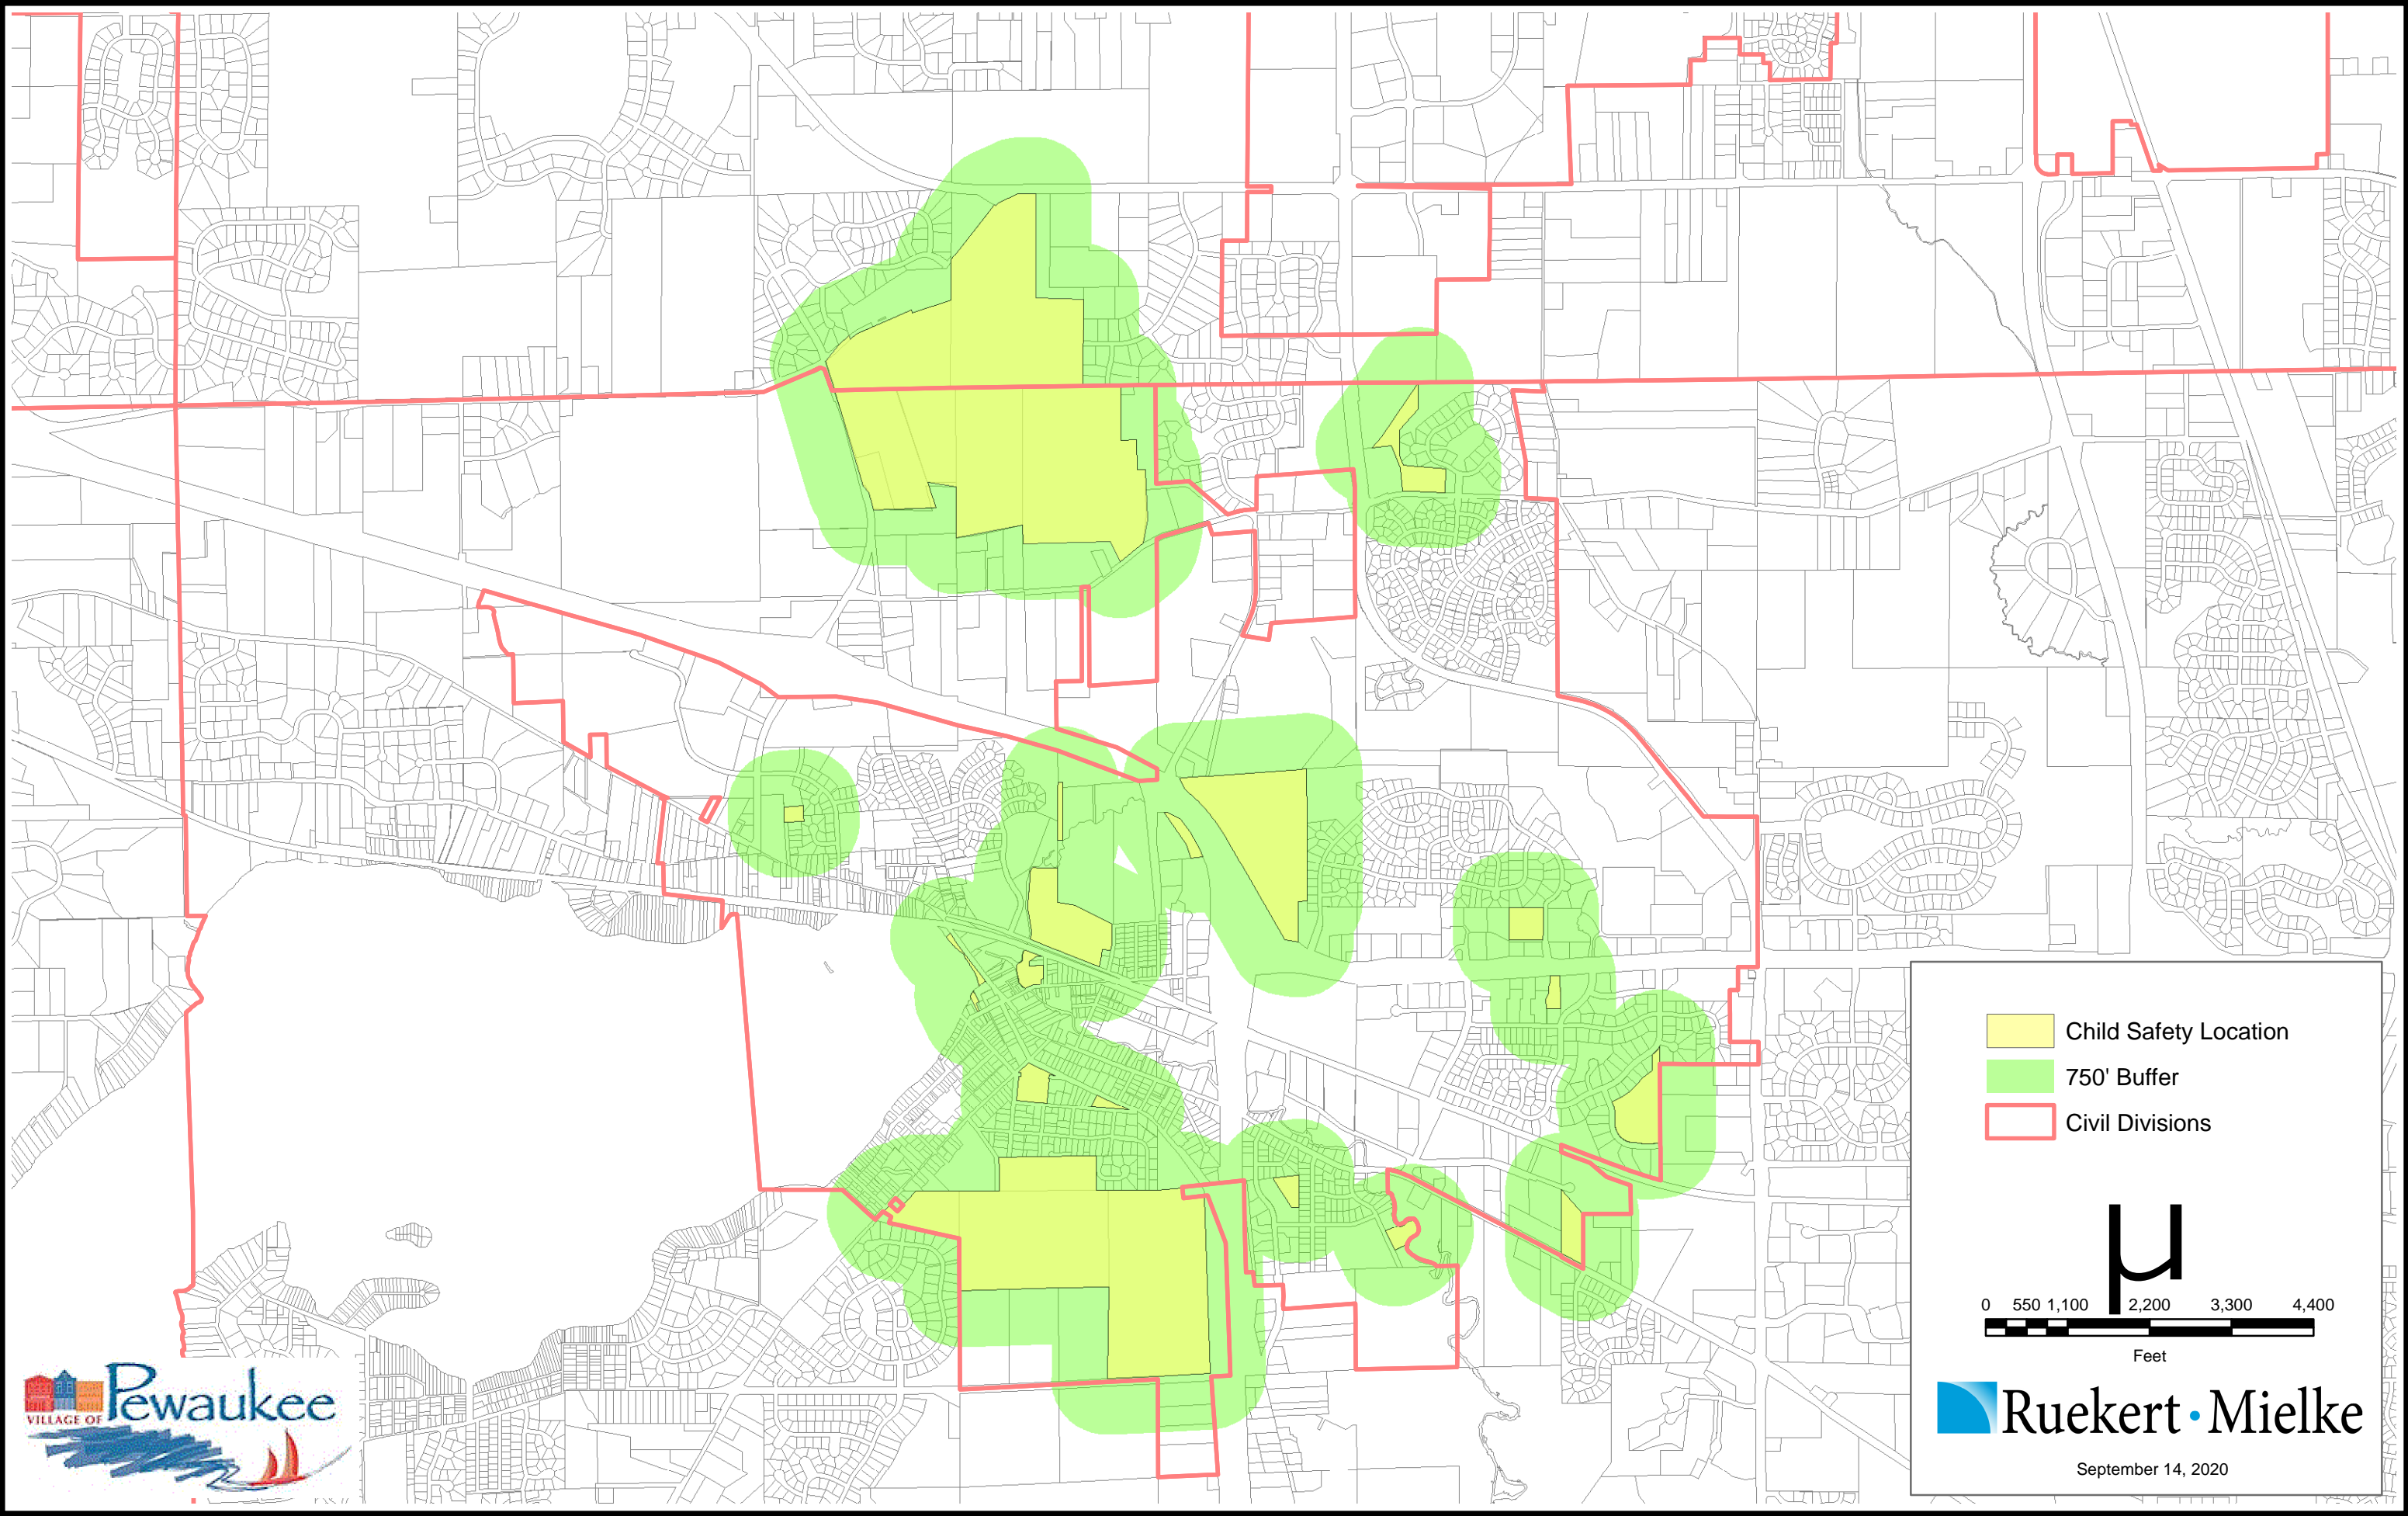

I:\Projects\8034\_Pewaukee\Maps\Child Safety\BufferMap.mxd

-  Child Safety Location
-  750' Buffer
-  Civil Divisions

 Ruekert • Mielke

September 14, 2020